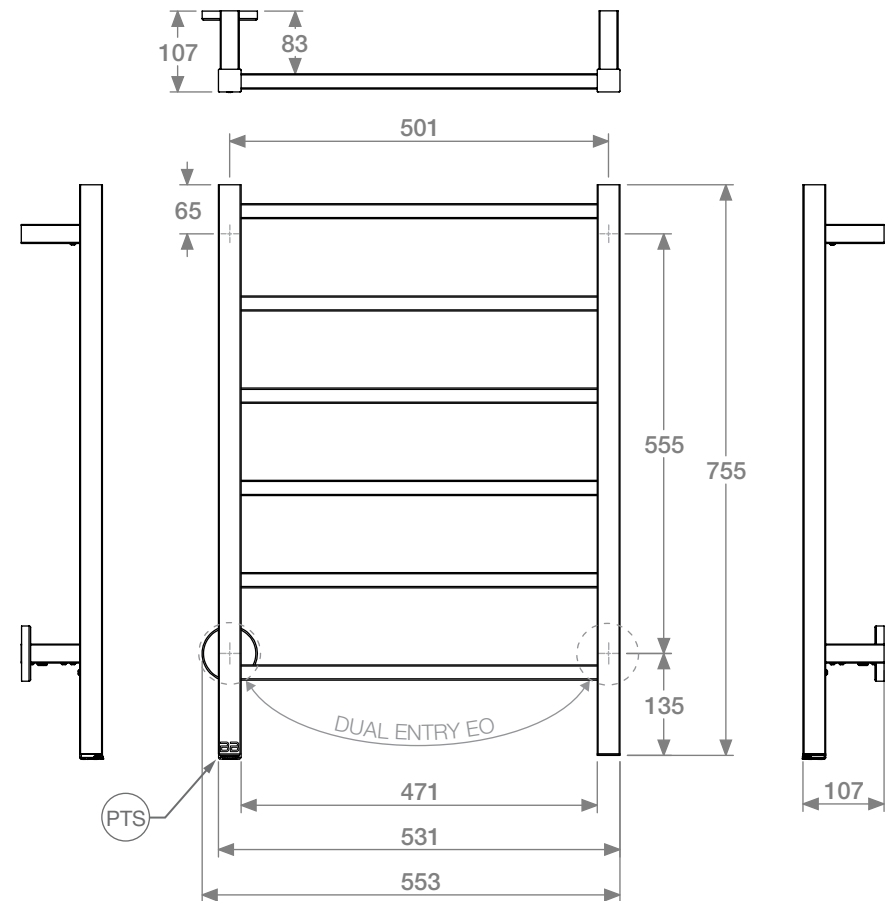

CUBIC 6 Bar 530mm STR-PTS 230V

POLISHED GRADE 304 Stainless Steel

Controller Features - PTSelect Switch:

- Temperature Adjustment • ON / OFF Switch • RED LED Indicator

Controller Technical Specifications:

Controller: PTSelect Switch
INPUT Voltage Range: 190VAC~250VAC
Operating Frequency: 50 Hz \pm 2%
Load Capability: 0.18A~4A
Load Control Range: 40~100%
Standby Current: 3.0mA

HTR Technical Specifications:

Model: CUB06221-PTS-POLS
Size: 553mm (width) x 755mm (height)
Power: 70 Watts
Current: 0.30 Amps
Volts: 230 VAC
IP Rating: IPX5

Suggested Height of Electrical Outlet = 1050mm
(this is only an indication as every installation is different)

NOTES:

*EO Denotes DUAL ENTRY Electrical Outlet connection

*PTS Denotes location of PTSelect Switch

Dimensions given are in mm. Bathroom Butler® reserves the right to alter and/or remove designs from time to time without prior notice. This drawing is to be used for reference purposes only. E & O.E. This product may not be available in your specific country, please check local website for availability. Copyright Bathroom Butler® 2016